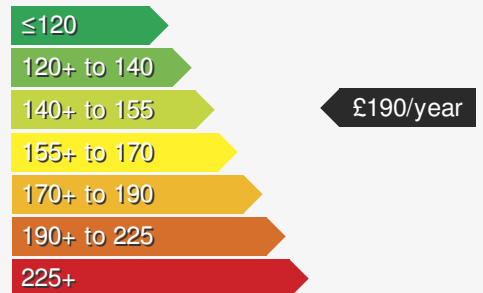

VEHICLE ROAD TAX

Road tax for this vehicle will be **£190/year**

Every effort has been made to ensure the accuracy of the information above, however errors may occur. Do not rely entirely on this information but check with the dealership about items that may affect your decision to buy. Please disregard the mileage unless it is verified by an independent mileage search. The MPG figure above relates to a typical example of the model when new. This will vary according to the age, condition and mileage of the vehicle and should be used for comparison purposes only.