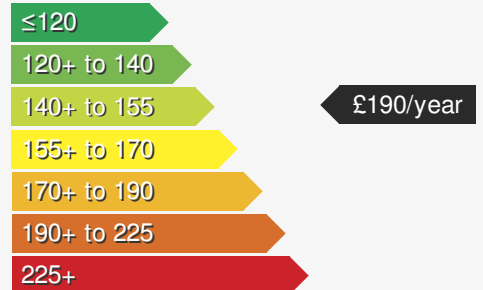

VEHICLE ROAD TAX

Road tax for this vehicle will be **£190/year**

Every effort has been made to ensure the accuracy of the information above, however errors may occur. Do not rely entirely on this information but check with the dealership about items that may affect your decision to buy. Please disregard the mileage unless it is verified by an independent mileage search. The MPG figure above relates to a typical example of the model when new. This will vary according to the age, condition and mileage of the vehicle and should be used for comparison purposes only.