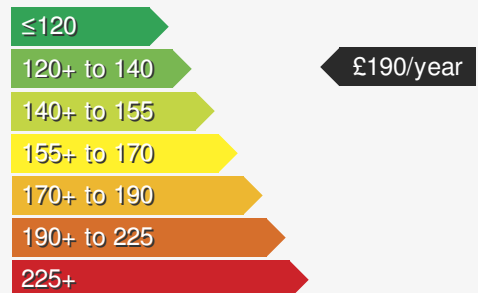

VEHICLE DETAILS

Date First Registered:	Sep 2017	Body Style:	Estate
Registration:	BYZ7976	Colour:	Indium Grey
Mileage:	42,944	Doors:	5
Fuel Type:	Petrol	MPG combined:	54
Transmission:	Manual	Insurance group:	15E

STANDARD EQUIPMENT

Manual Air Conditioning	Electric Folding Door Mirrors
DAB Digital Radio	Height Adjustable Drivers Seat
Front and Rear Parking Sensors	Rain Sensitive Wipers/Automatic
Leather Multifunction Steering Wheel	Headlights
Adaptive Cruise Control	Space Saving Spare Wheel
	16" 'Linax' Alloy Wheels

EDWIN MAY COLERAINE - NISSAN

Edwin May
1 Riverside Retail Park South
Coleraine BT51 3RT
Telephone: [02870 354 321](tel:02870354321)
info.coleraine@edwinmay.co.uk

MORE INFORMATION

For more information scan this code into your mobile phone

VEHICLE ROAD TAX

Road tax for this vehicle will be **£190/year**

Every effort has been made to ensure the accuracy of the information above, however errors may occur. Do not rely entirely on this information but check with the dealership about items that may affect your decision to buy. Please disregard the mileage unless it is verified by an independent mileage search. The MPG figure above relates to a typical example of the model when new. This will vary according to the age, condition and mileage of the vehicle and should be used for comparison purposes only.