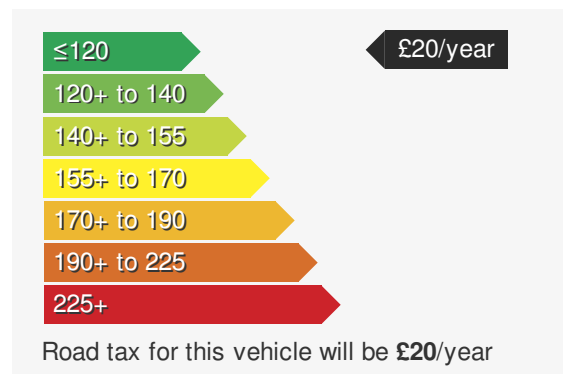

VEHICLE ROAD TAX

Every effort has been made to ensure the accuracy of the information above, however errors may occur. Do not rely entirely on this information but check with the dealership about items that may affect your decision to buy. Please disregard the mileage unless it is verified by an independent mileage search. The MPG figure above relates to a typical example of the model when new. This will vary according to the age, condition and mileage of the vehicle and should be used for comparison purposes only.