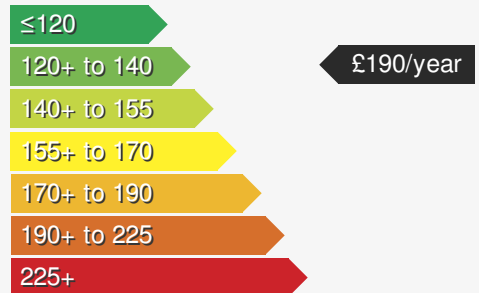

FORD PUMA 1.0 ST-LINE

£18450.00

VEHICLE DETAILS

Date First Registered:	Oct 2025	Body Style:	SUV / Crossover
Registration:	JSZ7022	Colour:	Blue
Mileage:	2,000	Doors:	5
Fuel Type:	Petrol	MPG combined:	52
Transmission:	Manual	Insurance group:	12E

MORE INFORMATION

For more information scan this code into your mobile phone

VEHICLE ROAD TAX

Road tax for this vehicle will be **£190/year**

Every effort has been made to ensure the accuracy of the information above, however errors may occur. Do not rely entirely on this information but check with the dealership about items that may affect your decision to buy. Please disregard the mileage unless it is verified by an independent mileage search. The MPG figure above relates to a typical example of the model when new. This will vary according to the age, condition and mileage of the vehicle and should be used for comparison purposes only.