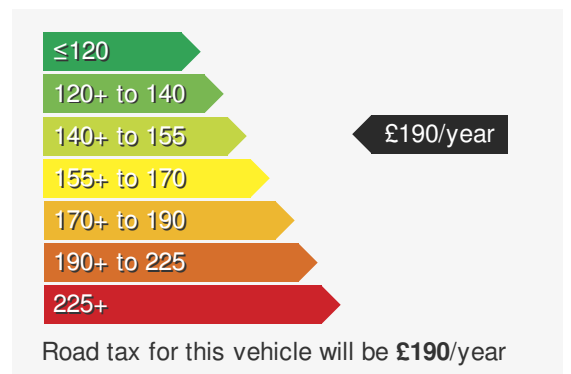

VEHICLE ROAD TAX

Every effort has been made to ensure the accuracy of the information above, however errors may occur. Do not rely entirely on this information but check with the dealership about items that may affect your decision to buy. Please disregard the mileage unless it is verified by an independent mileage search. The MPG figure above relates to a typical example of the model when new. This will vary according to the age, condition and mileage of the vehicle and should be used for comparison purposes only.