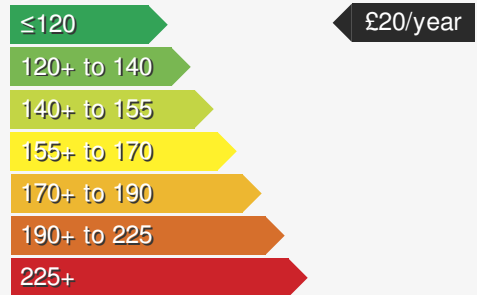

VEHICLE ROAD TAX

Road tax for this vehicle will be **£20/year**

Every effort has been made to ensure the accuracy of the information above, however errors may occur. Do not rely entirely on this information but check with the dealership about items that may affect your decision to buy. Please disregard the mileage unless it is verified by an independent mileage search. The MPG figure above relates to a typical example of the model when new. This will vary according to the age, condition and mileage of the vehicle and should be used for comparison purposes only.