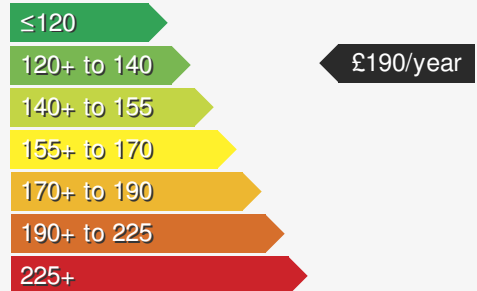

VEHICLE ROAD TAX

Road tax for this vehicle will be £190/year

Every effort has been made to ensure the accuracy of the information above, however errors may occur. Do not rely entirely on this information but check with the dealership about items that may affect your decision to buy. Please disregard the mileage unless it is verified by an independent mileage search. The MPG figure above relates to a typical example of the model when new. This will vary according to the age, condition and mileage of the vehicle and should be used for comparison purposes only.