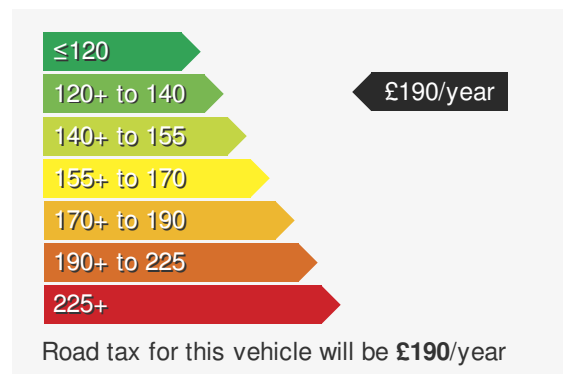

VEHICLE ROAD TAX

Every effort has been made to ensure the accuracy of the information above, however errors may occur. Do not rely entirely on this information but check with the dealership about items that may affect your decision to buy. Please disregard the mileage unless it is verified by an independent mileage search. The MPG figure above relates to a typical example of the model when new. This will vary according to the age, condition and mileage of the vehicle and should be used for comparison purposes only.