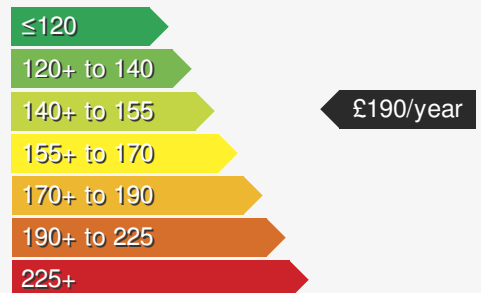

VEHICLE DETAILS

Date First Registered:	Jan 2026	Body Style:	MPV / People Carrier
Registration:	MC75URV	Colour:	Pure White/Black Roof
Mileage:	3,292	Doors:	5
Fuel Type:	Petrol	MPG combined:	44
Transmission:	Manual	Insurance group:	24E

STANDARD EQUIPMENT

'Discover' Navigation	Wireless Smartphone Charging
Front and Rear Parking Sensors with	Keyless Entry with Electric Tailgate
Rear View Camera	Panoramic Sunroof
Leather Multifunction Steering Wheel	19" 'Misano' Alloy Wheels
Adaptive Cruise Control	2 Zone Climate Control
LED Headlights with High Beam Assist	

EDWIN MAY COLERAINE - NISSAN

Edwin May
1 Riverside Retail Park South
Coleraine BT51 3RT
Telephone: 02870 354 321
info.coleraine@edwinmay.co.uk

MORE INFORMATION

For more information scan this code into your mobile phone

VEHICLE ROAD TAX

Road tax for this vehicle will be **£190/year**

Every effort has been made to ensure the accuracy of the information above, however errors may occur. Do not rely entirely on this information but check with the dealership about items that may affect your decision to buy. Please disregard the mileage unless it is verified by an independent mileage search. The MPG figure above relates to a typical example of the model when new. This will vary according to the age, condition and mileage of the vehicle and should be used for comparison purposes only.