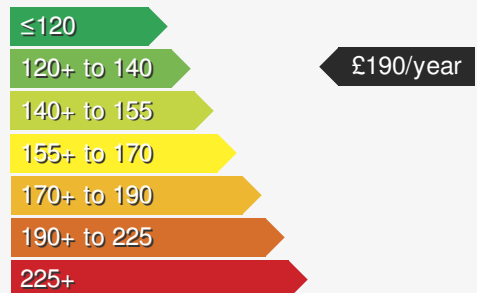

VEHICLE ROAD TAX

Road tax for this vehicle will be **£190/year**

Every effort has been made to ensure the accuracy of the information above, however errors may occur. Do not rely entirely on this information but check with the dealership about items that may affect your decision to buy. Please disregard the mileage unless it is verified by an independent mileage search. The MPG figure above relates to a typical example of the model when new. This will vary according to the age, condition and mileage of the vehicle and should be used for comparison purposes only.