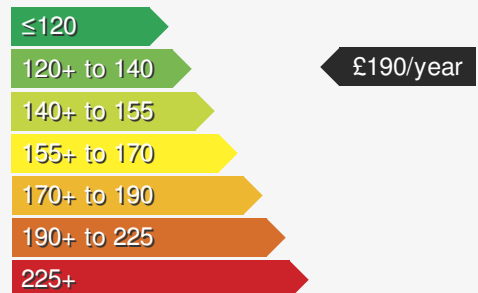

PEUGEOT 2008 GT 1.2 (130PS) AUTO

£15495.00

VEHICLE DETAILS

Date First Registered:	Sep 2022	Body Style:	SUV / Crossover
Registration:	AF72DFY	Colour:	Blue
Mileage:	26,251	Doors:	5
Fuel Type:	Petrol	MPG combined:	48
Transmission:	Auto /DSG	Insurance group:	19E

STANDARD EQUIPMENT

MORE INFORMATION

For more information scan this code into your mobile phone

EDWIN MAY COLERAINE - NISSAN

Edwin May
1 Riverside Retail Park South
Coleraine BT51 3RT
Telephone: [02870 354 321](tel:02870354321)
info.coleraine@edwinmay.co.uk

VEHICLE ROAD TAX

Road tax for this vehicle will be **£190/year**

Every effort has been made to ensure the accuracy of the information above, however errors may occur. Do not rely entirely on this information but check with the dealership about items that may affect your decision to buy. Please disregard the mileage unless it is verified by an independent mileage search. The MPG figure above relates to a typical example of the model when new. This will vary according to the age, condition and mileage of the vehicle and should be used for comparison purposes only.