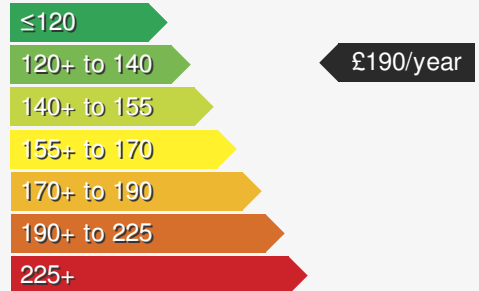

VEHICLE ROAD TAX

£190/year

Road tax for this vehicle will be **£190/year**

Every effort has been made to ensure the accuracy of the information above, however errors may occur. Do not rely entirely on this information but check with the dealership about items that may affect your decision to buy. Please disregard the mileage unless it is verified by an independent mileage search. The MPG figure above relates to a typical example of the model when new. This will vary according to the age, condition and mileage of the vehicle and should be used for comparison purposes only.