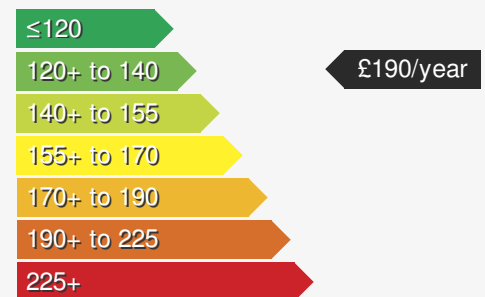

VEHICLE ROAD TAX

Road tax for this vehicle will be **£190/year**

Every effort has been made to ensure the accuracy of the information above, however errors may occur. Do not rely entirely on this information but check with the dealership about items that may affect your decision to buy. Please disregard the mileage unless it is verified by an independent mileage search. The MPG figure above relates to a typical example of the model when new. This will vary according to the age, condition and mileage of the vehicle and should be used for comparison purposes only.