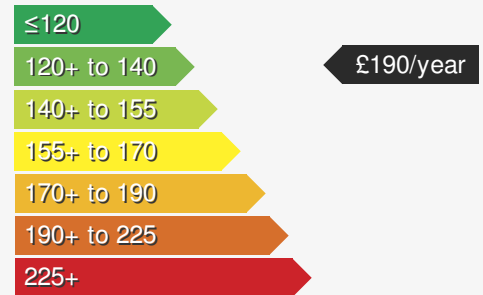

VEHICLE ROAD TAX

Road tax for this vehicle will be **£190/year**

Every effort has been made to ensure the accuracy of the information above, however errors may occur. Do not rely entirely on this information but check with the dealership about items that may affect your decision to buy. Please disregard the mileage unless it is verified by an independent mileage search. The MPG figure above relates to a typical example of the model when new. This will vary according to the age, condition and mileage of the vehicle and should be used for comparison purposes only.