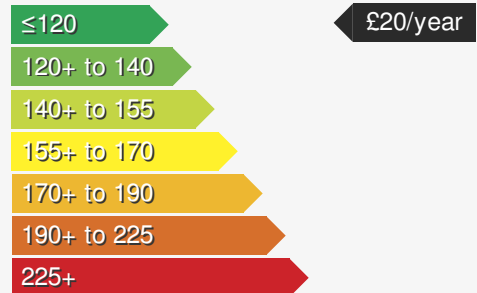

VEHICLE ROAD TAX

Road tax for this vehicle will be £20/year

Every effort has been made to ensure the accuracy of the information above, however errors may occur. Do not rely entirely on this information but check with the dealership about items that may affect your decision to buy. Please disregard the mileage unless it is verified by an independent mileage search. The MPG figure above relates to a typical example of the model when new. This will vary according to the age, condition and mileage of the vehicle and should be used for comparison purposes only.