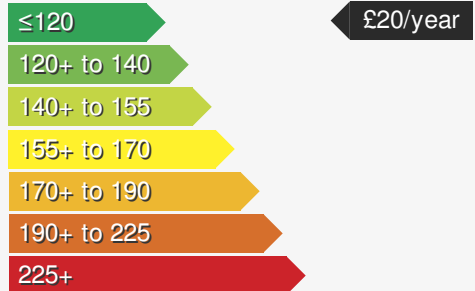

VEHICLE ROAD TAX

Road tax for this vehicle will be £20/year

Every effort has been made to ensure the accuracy of the information above, however errors may occur. Do not rely entirely on this information but check with the dealership about items that may affect your decision to buy. Please disregard the mileage unless it is verified by an independent mileage search. The MPG figure above relates to a typical example of the model when new. This will vary according to the age, condition and mileage of the vehicle and should be used for comparison purposes only.