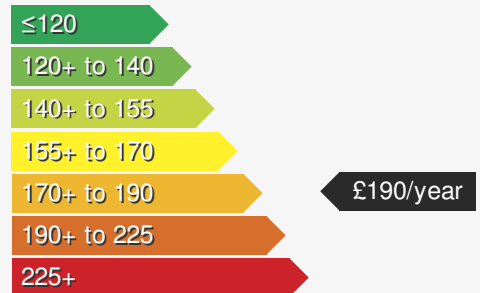

VEHICLE ROAD TAX

Road tax for this vehicle will be £190/year

Every effort has been made to ensure the accuracy of the information above, however errors may occur. Do not rely entirely on this information but check with the dealership about items that may affect your decision to buy. Please disregard the mileage unless it is verified by an independent mileage search. The MPG figure above relates to a typical example of the model when new. This will vary according to the age, condition and mileage of the vehicle and should be used for comparison purposes only.