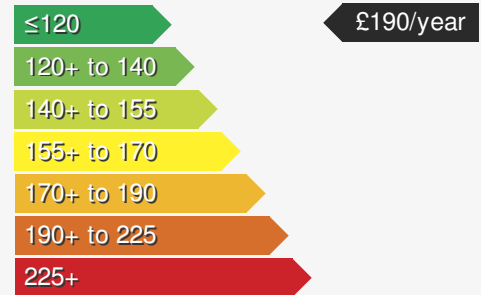

VEHICLE ROAD TAX

Road tax for this vehicle will be **£190/year**

Every effort has been made to ensure the accuracy of the information above, however errors may occur. Do not rely entirely on this information but check with the dealership about items that may affect your decision to buy. Please disregard the mileage unless it is verified by an independent mileage search. The MPG figure above relates to a typical example of the model when new. This will vary according to the age, condition and mileage of the vehicle and should be used for comparison purposes only.