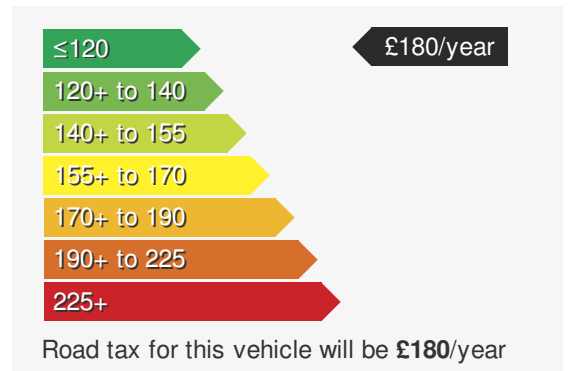

TOYOTA CHR 1.8 DESIGN

£16950.00

VEHICLE DETAILS

Date First Registered:	Mar 2022	Body Style:	Hatchback
Registration:	FL22MGJ	Colour:	Blue
Mileage:	47,688	Doors:	5
Fuel Type:	Hybrid	Insurance group:	15E
Transmission:	Auto /DSG		

VEHICLE ROAD TAX

Every effort has been made to ensure the accuracy of the information above, however errors may occur. Do not rely entirely on this information but check with the dealership about items that may affect your decision to buy. Please disregard the mileage unless it is verified by an independent mileage search. The MPG figure above relates to a typical example of the model when new. This will vary according to the age, condition and mileage of the vehicle and should be used for comparison purposes only.