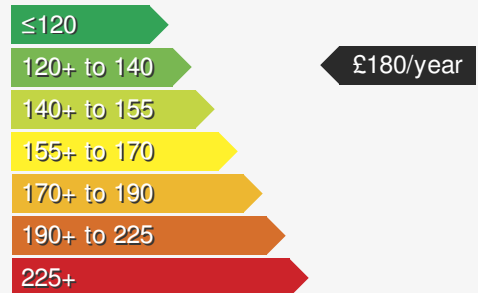

VEHICLE ROAD TAX

Road tax for this vehicle will be £180/year

Every effort has been made to ensure the accuracy of the information above, however errors may occur. Do not rely entirely on this information but check with the dealership about items that may affect your decision to buy. Please disregard the mileage unless it is verified by an independent mileage search. The MPG figure above relates to a typical example of the model when new. This will vary according to the age, condition and mileage of the vehicle and should be used for comparison purposes only.