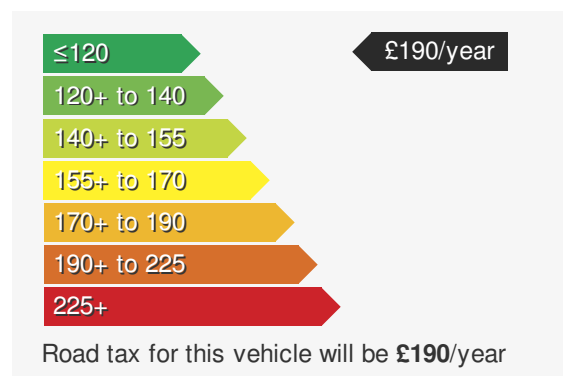

VEHICLE ROAD TAX

Every effort has been made to ensure the accuracy of the information above, however errors may occur. Do not rely entirely on this information but check with the dealership about items that may affect your decision to buy. Please disregard the mileage unless it is verified by an independent mileage search. The MPG figure above relates to a typical example of the model when new. This will vary according to the age, condition and mileage of the vehicle and should be used for comparison purposes only.