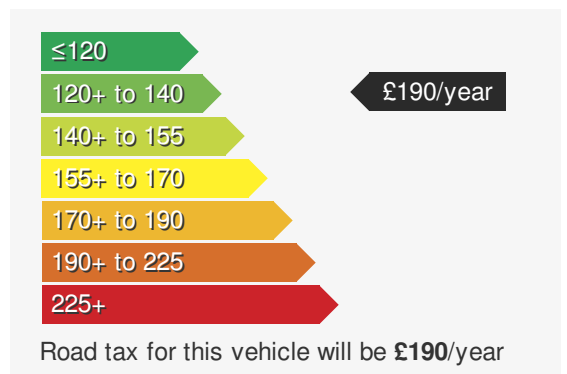

VEHICLE ROAD TAX

Every effort has been made to ensure the accuracy of the information above, however errors may occur. Do not rely entirely on this information but check with the dealership about items that may affect your decision to buy. Please disregard the mileage unless it is verified by an independent mileage search. The MPG figure above relates to a typical example of the model when new. This will vary according to the age, condition and mileage of the vehicle and should be used for comparison purposes only.