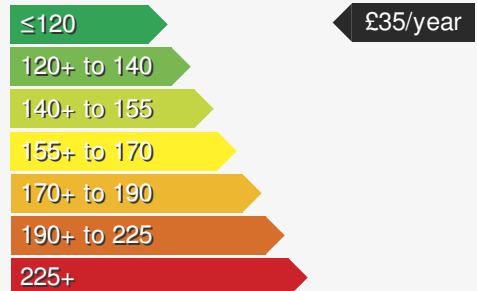

VEHICLE ROAD TAX

Road tax for this vehicle will be **£35/year**

Every effort has been made to ensure the accuracy of the information above, however errors may occur. Do not rely entirely on this information but check with the dealership about items that may affect your decision to buy. Please disregard the mileage unless it is verified by an independent mileage search. The MPG figure above relates to a typical example of the model when new. This will vary according to the age, condition and mileage of the vehicle and should be used for comparison purposes only.