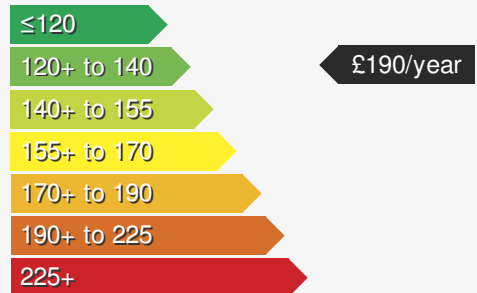

VEHICLE ROAD TAX

Road tax for this vehicle will be **£190/year**

Every effort has been made to ensure the accuracy of the information above, however errors may occur. Do not rely entirely on this information but check with the dealership about items that may affect your decision to buy. Please disregard the mileage unless it is verified by an independent mileage search. The MPG figure above relates to a typical example of the model when new. This will vary according to the age, condition and mileage of the vehicle and should be used for comparison purposes only.