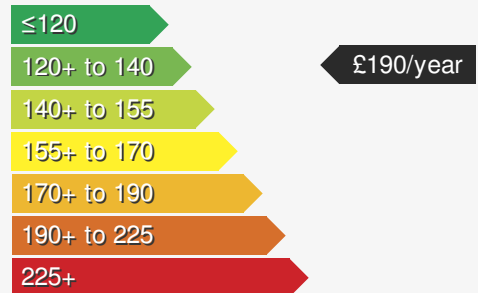

VEHICLE ROAD TAX

Road tax for this vehicle will be **£190/year**

Every effort has been made to ensure the accuracy of the information above, however errors may occur. Do not rely entirely on this information but check with the dealership about items that may affect your decision to buy. Please disregard the mileage unless it is verified by an independent mileage search. The MPG figure above relates to a typical example of the model when new. This will vary according to the age, condition and mileage of the vehicle and should be used for comparison purposes only.