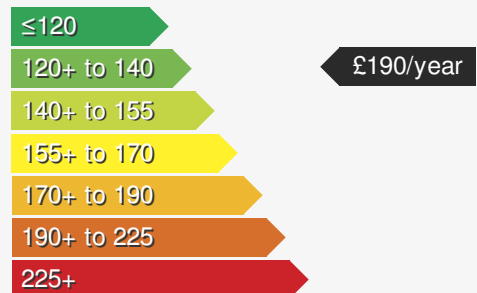

VEHICLE ROAD TAX

Road tax for this vehicle will be **£190/year**

Every effort has been made to ensure the accuracy of the information above, however errors may occur. Do not rely entirely on this information but check with the dealership about items that may affect your decision to buy. Please disregard the mileage unless it is verified by an independent mileage search. The MPG figure above relates to a typical example of the model when new. This will vary according to the age, condition and mileage of the vehicle and should be used for comparison purposes only.