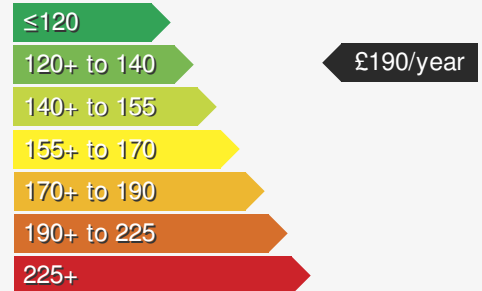

VEHICLE ROAD TAX

Road tax for this vehicle will be £190/year

Every effort has been made to ensure the accuracy of the information above, however errors may occur. Do not rely entirely on this information but check with the dealership about items that may affect your decision to buy. Please disregard the mileage unless it is verified by an independent mileage search. The MPG figure above relates to a typical example of the model when new. This will vary according to the age, condition and mileage of the vehicle and should be used for comparison purposes only.