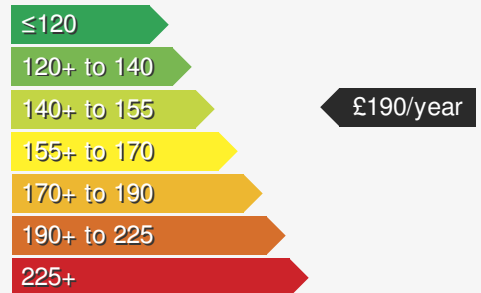

VEHICLE ROAD TAX

Road tax for this vehicle will be **£190/year**

Every effort has been made to ensure the accuracy of the information above, however errors may occur. Do not rely entirely on this information but check with the dealership about items that may affect your decision to buy. Please disregard the mileage unless it is verified by an independent mileage search. The MPG figure above relates to a typical example of the model when new. This will vary according to the age, condition and mileage of the vehicle and should be used for comparison purposes only.