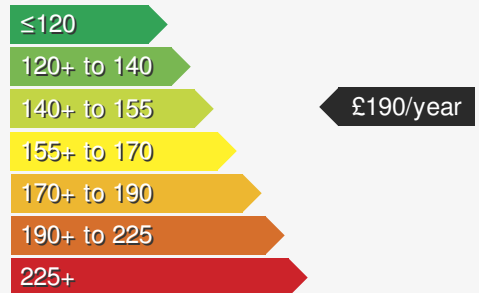

VEHICLE DETAILS

Date First Registered:	Dec 2025	Body Style:	SUV / Crossover
Registration:	EJ75MZW	Colour:	Pure White
Mileage:	2,981	Doors:	5
Fuel Type:	Diesel	MPG combined:	52
Transmission:	Auto /DSG	Insurance group:	22E

For more information scan this code into your mobile phone

VEHICLE ROAD TAX

Road tax for this vehicle will be £190/year

Every effort has been made to ensure the accuracy of the information above, however errors may occur. Do not rely entirely on this information but check with the dealership about items that may affect your decision to buy. Please disregard the mileage unless it is verified by an independent mileage search. The MPG figure above relates to a typical example of the model when new. This will vary according to the age, condition and mileage of the vehicle and should be used for comparison purposes only.