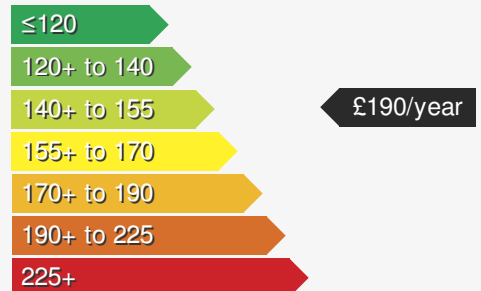

Just arrived !

Edwin May Portadown
028 3833 2238

VEHICLE DETAILS

Date First Registered:	Dec 2025	Body Style:	SUV / Crossover
Registration:	EJ75MZW	Colour:	Pure White
Mileage:	2,981	Doors:	5
Fuel Type:	Diesel	MPG combined:	52
Transmission:	Auto /DSG	Insurance group:	22E

STANDARD EQUIPMENT

MORE INFORMATION

For more information scan this code into your mobile phone

EDWIN MAY PORTADOWN - VOLKSWAGEN

Edwin May
128 Bridge Street
Portadown BT63 5AP
Telephone: 028 3833 2238
info.portadown@edwinmay.co.uk

VEHICLE ROAD TAX

Road tax for this vehicle will be **£190/year**

Every effort has been made to ensure the accuracy of the information above, however errors may occur. Do not rely entirely on this information but check with the dealership about items that may affect your decision to buy. Please disregard the mileage unless it is verified by an independent mileage search. The MPG figure above relates to a typical example of the model when new. This will vary according to the age, condition and mileage of the vehicle and should be used for comparison purposes only.