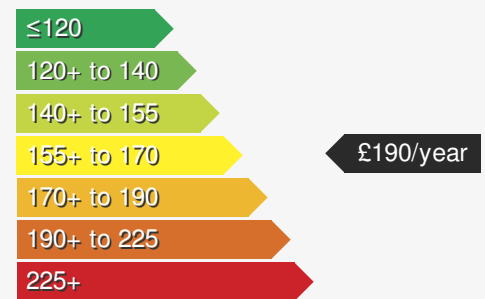

VEHICLE ROAD TAX

Road tax for this vehicle will be £190/year

Every effort has been made to ensure the accuracy of the information above, however errors may occur. Do not rely entirely on this information but check with the dealership about items that may affect your decision to buy. Please disregard the mileage unless it is verified by an independent mileage search. The MPG figure above relates to a typical example of the model when new. This will vary according to the age, condition and mileage of the vehicle and should be used for comparison purposes only.