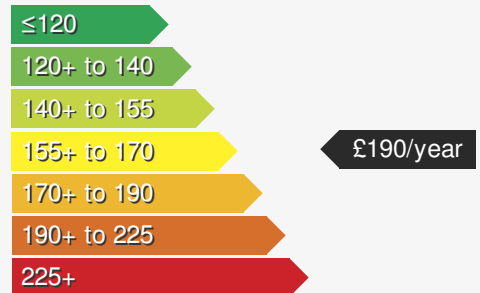

VEHICLE ROAD TAX

Road tax for this vehicle will be £190/year

Every effort has been made to ensure the accuracy of the information above, however errors may occur. Do not rely entirely on this information but check with the dealership about items that may affect your decision to buy. Please disregard the mileage unless it is verified by an independent mileage search. The MPG figure above relates to a typical example of the model when new. This will vary according to the age, condition and mileage of the vehicle and should be used for comparison purposes only.