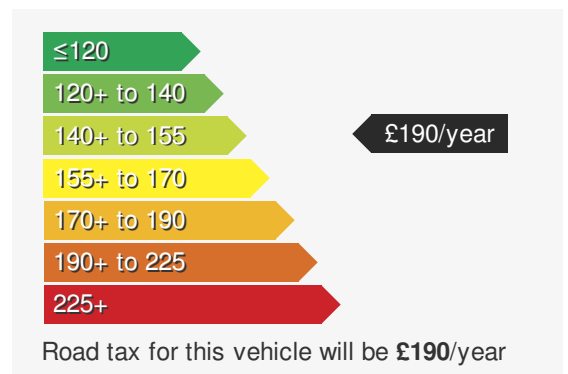

VEHICLE DETAILS

Date First Registered:	Jan 2026	Body Style:	SUV / Crossover
Registration:	MC75URV	Colour:	Pure White/Black Roof
Mileage:	3,392	Doors:	5
Fuel Type:	Petrol	MPG combined:	44
Transmission:	Manual	Insurance group:	24E

For more information scan this code into your mobile phone

VEHICLE ROAD TAX

Every effort has been made to ensure the accuracy of the information above, however errors may occur. Do not rely entirely on this information but check with the dealership about items that may affect your decision to buy. Please disregard the mileage unless it is verified by an independent mileage search. The MPG figure above relates to a typical example of the model when new. This will vary according to the age, condition and mileage of the vehicle and should be used for comparison purposes only.