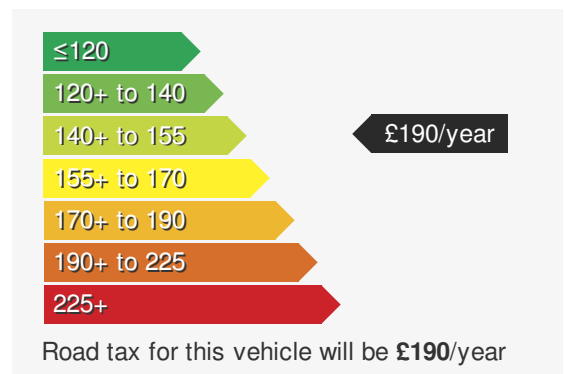

VEHICLE ROAD TAX

Every effort has been made to ensure the accuracy of the information above, however errors may occur. Do not rely entirely on this information but check with the dealership about items that may affect your decision to buy. Please disregard the mileage unless it is verified by an independent mileage search. The MPG figure above relates to a typical example of the model when new. This will vary according to the age, condition and mileage of the vehicle and should be used for comparison purposes only.