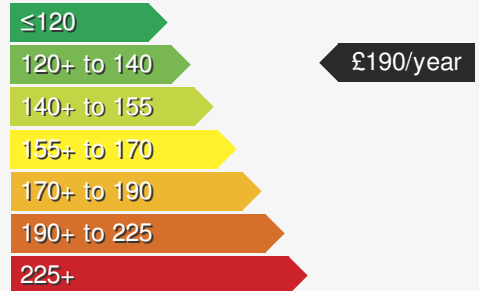

VEHICLE ROAD TAX

Road tax for this vehicle will be **£190/year**

Every effort has been made to ensure the accuracy of the information above, however errors may occur. Do not rely entirely on this information but check with the dealership about items that may affect your decision to buy. Please disregard the mileage unless it is verified by an independent mileage search. The MPG figure above relates to a typical example of the model when new. This will vary according to the age, condition and mileage of the vehicle and should be used for comparison purposes only.