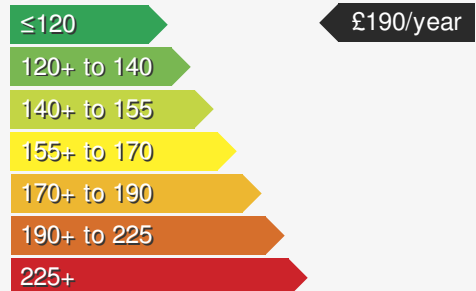

Coming soon !

Edwin May Portadown

028 3833 2238

VEHICLE DETAILS

Date First Registered:	Jun 2025	Body Style:	Hatchback
Registration:	SD25YNA	Colour:	Anenome Blue
Mileage:	7,976	Doors:	5
Fuel Type:	Petrol	MPG combined:	53
Transmission:	Manual	Insurance group:	22E

STANDARD EQUIPMENT

MORE INFORMATION

For more information scan this code into your mobile phone

EDWIN MAY PORTADOWN - VOLKSWAGEN

Edwin May
128 Bridge Street
Portadown BT63 5AP
Telephone: 028 3833 2238
info.portadown@edwinmay.co.uk

VEHICLE ROAD TAX

Road tax for this vehicle will be **£190/year**

Every effort has been made to ensure the accuracy of the information above, however errors may occur. Do not rely entirely on this information but check with the dealership about items that may affect your decision to buy. Please disregard the mileage unless it is verified by an independent mileage search. The MPG figure above relates to a typical example of the model when new. This will vary according to the age, condition and mileage of the vehicle and should be used for comparison purposes only.