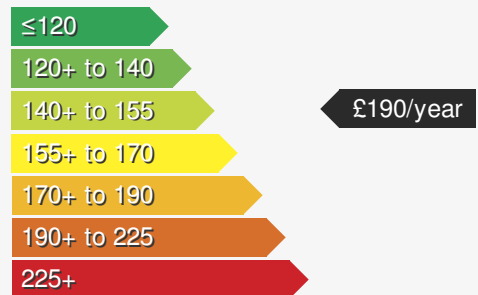

VEHICLE ROAD TAX

Road tax for this vehicle will be £190/year

Every effort has been made to ensure the accuracy of the information above, however errors may occur. Do not rely entirely on this information but check with the dealership about items that may affect your decision to buy. Please disregard the mileage unless it is verified by an independent mileage search. The MPG figure above relates to a typical example of the model when new. This will vary according to the age, condition and mileage of the vehicle and should be used for comparison purposes only.