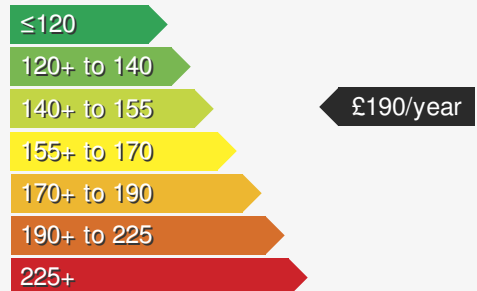

VEHICLE ROAD TAX

Road tax for this vehicle will be **£190/year**

Every effort has been made to ensure the accuracy of the information above, however errors may occur. Do not rely entirely on this information but check with the dealership about items that may affect your decision to buy. Please disregard the mileage unless it is verified by an independent mileage search. The MPG figure above relates to a typical example of the model when new. This will vary according to the age, condition and mileage of the vehicle and should be used for comparison purposes only.