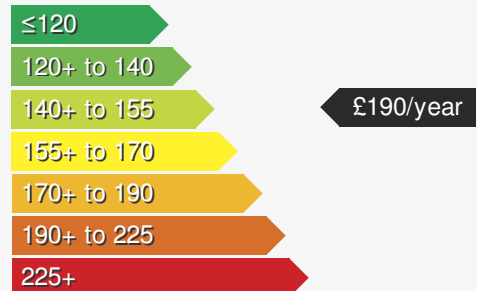

Coming soon !

Edwin May Portadown

028 3833 2238

VEHICLE DETAILS

Date First Registered:	Apr 2025	Body Style:	MPV / People Carrier
Registration:	CA25KHZ	Colour:	Nightshade Blue
Mileage:	12,181	Doors:	5
Fuel Type:	Petrol	MPG combined:	42
Transmission:	Auto /DSG	Insurance group:	24E

STANDARD EQUIPMENT

MORE INFORMATION

For more information scan this code into your mobile phone

EDWIN MAY PORTADOWN - VOLKSWAGEN

Edwin May
128 Bridge Street
Portadown BT63 5AP
Telephone: 028 3833 2238
info.portadown@edwinmay.co.uk

VEHICLE ROAD TAX

Road tax for this vehicle will be **£190/year**

Every effort has been made to ensure the accuracy of the information above, however errors may occur. Do not rely entirely on this information but check with the dealership about items that may affect your decision to buy. Please disregard the mileage unless it is verified by an independent mileage search. The MPG figure above relates to a typical example of the model when new. This will vary according to the age, condition and mileage of the vehicle and should be used for comparison purposes only.