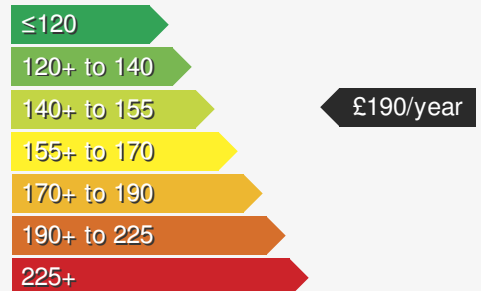

Just arrived !

Edwin May Portadown

028 3833 2238

VEHICLE DETAILS

Date First Registered:	Mar 2019	Body Style:	Hatchback
Registration:	MGZ8649	Colour:	Black
Mileage:	34,765	Doors:	5
Fuel Type:	Petrol	MPG combined:	39
Transmission:	Manual	Insurance group:	14E

STANDARD EQUIPMENT

MORE INFORMATION

For more information scan this code into your mobile phone

EDWIN MAY PORTADOWN - VOLKSWAGEN

Edwin May
128 Bridge Street
Portadown BT63 5AP
Telephone: 028 3833 2238
info.portadown@edwinmay.co.uk

VEHICLE ROAD TAX

Road tax for this vehicle will be **£190/year**

Every effort has been made to ensure the accuracy of the information above, however errors may occur. Do not rely entirely on this information but check with the dealership about items that may affect your decision to buy. Please disregard the mileage unless it is verified by an independent mileage search. The MPG figure above relates to a typical example of the model when new. This will vary according to the age, condition and mileage of the vehicle and should be used for comparison purposes only.