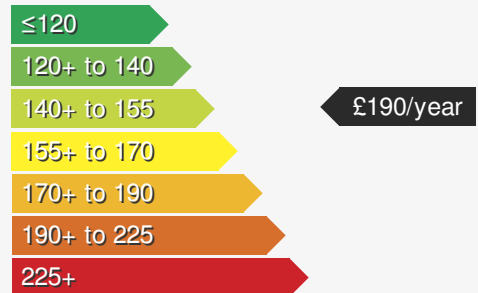

VEHICLE ROAD TAX

Road tax for this vehicle will be **£190/year**

Every effort has been made to ensure the accuracy of the information above, however errors may occur. Do not rely entirely on this information but check with the dealership about items that may affect your decision to buy. Please disregard the mileage unless it is verified by an independent mileage search. The MPG figure above relates to a typical example of the model when new. This will vary according to the age, condition and mileage of the vehicle and should be used for comparison purposes only.