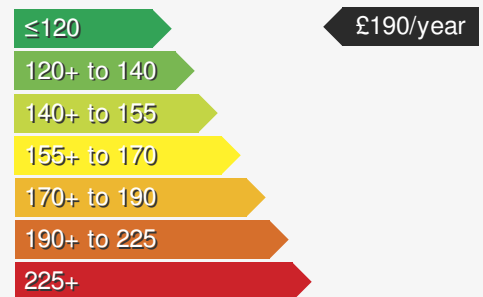

VEHICLE ROAD TAX

Road tax for this vehicle will be **£190/year**

Every effort has been made to ensure the accuracy of the information above, however errors may occur. Do not rely entirely on this information but check with the dealership about items that may affect your decision to buy. Please disregard the mileage unless it is verified by an independent mileage search. The MPG figure above relates to a typical example of the model when new. This will vary according to the age, condition and mileage of the vehicle and should be used for comparison purposes only.