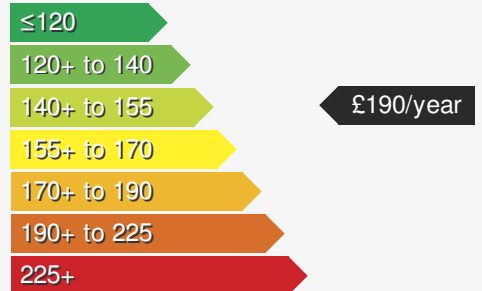

VEHICLE ROAD TAX

Road tax for this vehicle will be **£190/year**

Every effort has been made to ensure the accuracy of the information above, however errors may occur. Do not rely entirely on this information but check with the dealership about items that may affect your decision to buy. Please disregard the mileage unless it is verified by an independent mileage search. The MPG figure above relates to a typical example of the model when new. This will vary according to the age, condition and mileage of the vehicle and should be used for comparison purposes only.