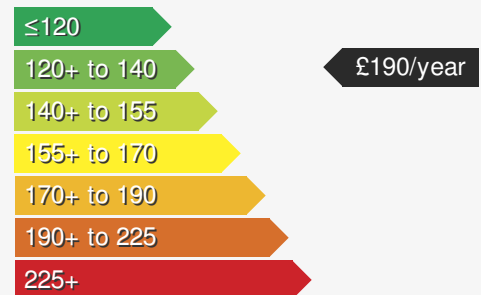

VEHICLE DETAILS

Date First Registered:	May 2023	Body Style:	Estate
Registration:	SXZ4889	Colour:	Grey
Mileage:	49,162	Doors:	5
Fuel Type:	Petrol	MPG combined:	53
Transmission:	Manual	Insurance group:	14E

MORE INFORMATION

For more information scan this code into your mobile phone

VEHICLE ROAD TAX

Road tax for this vehicle will be £190/year

Every effort has been made to ensure the accuracy of the information above, however errors may occur. Do not rely entirely on this information but check with the dealership about items that may affect your decision to buy. Please disregard the mileage unless it is verified by an independent mileage search. The MPG figure above relates to a typical example of the model when new. This will vary according to the age, condition and mileage of the vehicle and should be used for comparison purposes only.