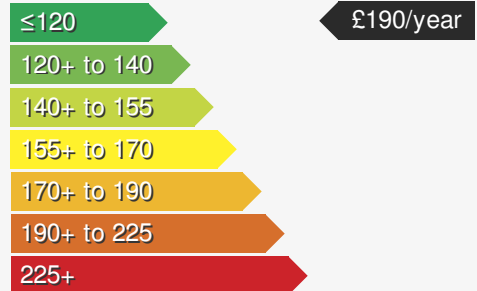

VEHICLE ROAD TAX

Road tax for this vehicle will be **£190/year**

Every effort has been made to ensure the accuracy of the information above, however errors may occur. Do not rely entirely on this information but check with the dealership about items that may affect your decision to buy. Please disregard the mileage unless it is verified by an independent mileage search. The MPG figure above relates to a typical example of the model when new. This will vary according to the age, condition and mileage of the vehicle and should be used for comparison purposes only.