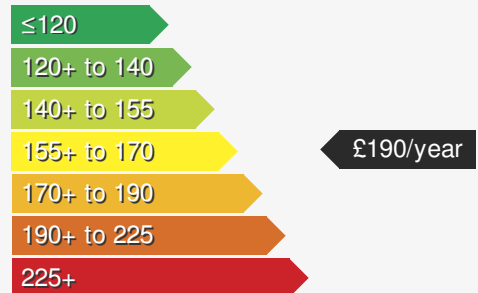

VEHICLE ROAD TAX

Road tax for this vehicle will be £190/year

Every effort has been made to ensure the accuracy of the information above, however errors may occur. Do not rely entirely on this information but check with the dealership about items that may affect your decision to buy. Please disregard the mileage unless it is verified by an independent mileage search. The MPG figure above relates to a typical example of the model when new. This will vary according to the age, condition and mileage of the vehicle and should be used for comparison purposes only.