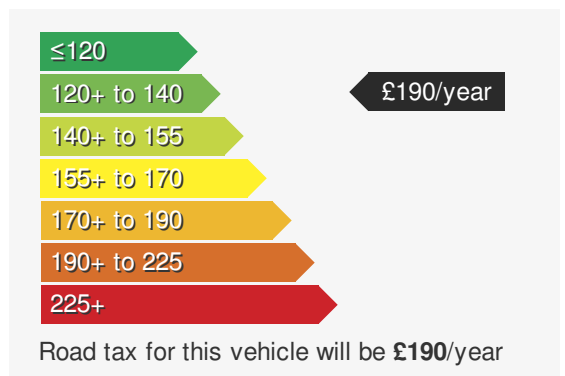

VEHICLE DETAILS

Date First Registered:	Feb 2024	Body Style:	Estate
Registration:	ET73FDY	Colour:	Black
Mileage:	34,568	Doors:	5
Fuel Type:	Petrol	MPG combined:	45
Transmission:	Manual	Insurance group:	17E

VEHICLE ROAD TAX

Every effort has been made to ensure the accuracy of the information above, however errors may occur. Do not rely entirely on this information but check with the dealership about items that may affect your decision to buy. Please disregard the mileage unless it is verified by an independent mileage search. The MPG figure above relates to a typical example of the model when new. This will vary according to the age, condition and mileage of the vehicle and should be used for comparison purposes only.