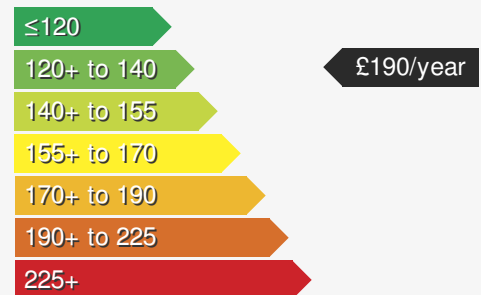

VEHICLE DETAILS

Date First Registered:	Jun 2021	Body Style:	SUV / Crossover
Registration:	PXZ4744	Colour:	Red
Mileage:	42,855	Doors:	5
Fuel Type:	Diesel	MPG combined:	61
Transmission:	Manual	Insurance group:	21E

MORE INFORMATION

For more information scan this code into your mobile phone

VEHICLE ROAD TAX

Road tax for this vehicle will be £190/year

Every effort has been made to ensure the accuracy of the information above, however errors may occur. Do not rely entirely on this information but check with the dealership about items that may affect your decision to buy. Please disregard the mileage unless it is verified by an independent mileage search. The MPG figure above relates to a typical example of the model when new. This will vary according to the age, condition and mileage of the vehicle and should be used for comparison purposes only.