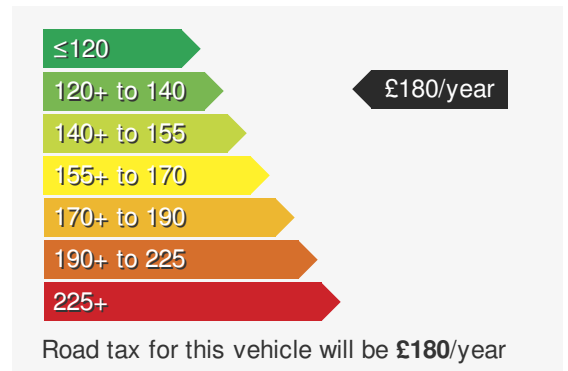

VEHICLE ROAD TAX

Every effort has been made to ensure the accuracy of the information above, however errors may occur. Do not rely entirely on this information but check with the dealership about items that may affect your decision to buy. Please disregard the mileage unless it is verified by an independent mileage search. The MPG figure above relates to a typical example of the model when new. This will vary according to the age, condition and mileage of the vehicle and should be used for comparison purposes only.