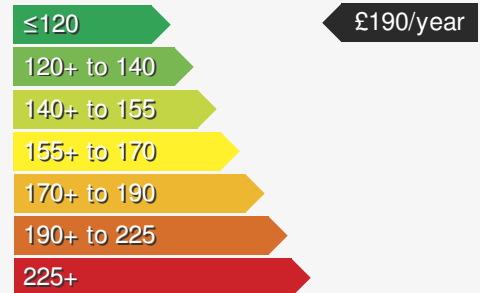

VEHICLE ROAD TAX

Road tax for this vehicle will be £190/year

Every effort has been made to ensure the accuracy of the information above, however errors may occur. Do not rely entirely on this information but check with the dealership about items that may affect your decision to buy. Please disregard the mileage unless it is verified by an independent mileage search. The MPG figure above relates to a typical example of the model when new. This will vary according to the age, condition and mileage of the vehicle and should be used for comparison purposes only.