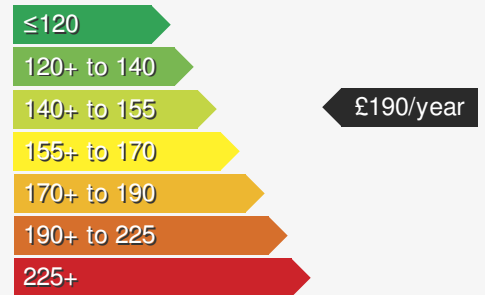

VEHICLE ROAD TAX

Road tax for this vehicle will be £190/year

Every effort has been made to ensure the accuracy of the information above, however errors may occur. Do not rely entirely on this information but check with the dealership about items that may affect your decision to buy. Please disregard the mileage unless it is verified by an independent mileage search. The MPG figure above relates to a typical example of the model when new. This will vary according to the age, condition and mileage of the vehicle and should be used for comparison purposes only.