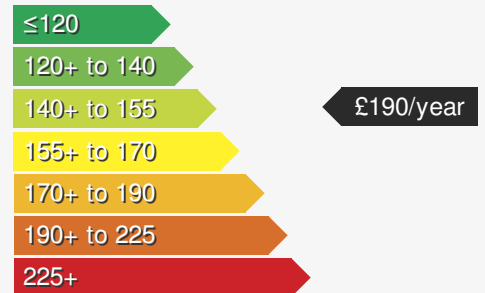

VEHICLE ROAD TAX

Road tax for this vehicle will be £190/year

Every effort has been made to ensure the accuracy of the information above, however errors may occur. Do not rely entirely on this information but check with the dealership about items that may affect your decision to buy. Please disregard the mileage unless it is verified by an independent mileage search. The MPG figure above relates to a typical example of the model when new. This will vary according to the age, condition and mileage of the vehicle and should be used for comparison purposes only.