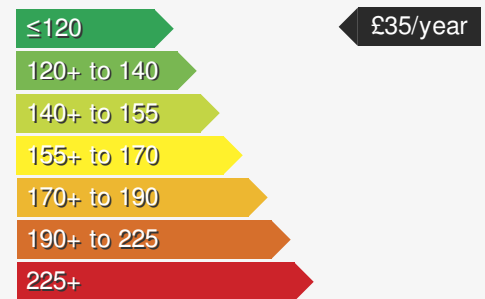

VEHICLE ROAD TAX

Road tax for this vehicle will be £35/year

Every effort has been made to ensure the accuracy of the information above, however errors may occur. Do not rely entirely on this information but check with the dealership about items that may affect your decision to buy. Please disregard the mileage unless it is verified by an independent mileage search. The MPG figure above relates to a typical example of the model when new. This will vary according to the age, condition and mileage of the vehicle and should be used for comparison purposes only.