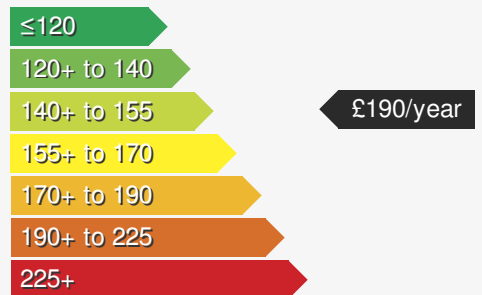

VEHICLE ROAD TAX

Road tax for this vehicle will be **£190/year**

Every effort has been made to ensure the accuracy of the information above, however errors may occur. Do not rely entirely on this information but check with the dealership about items that may affect your decision to buy. Please disregard the mileage unless it is verified by an independent mileage search. The MPG figure above relates to a typical example of the model when new. This will vary according to the age, condition and mileage of the vehicle and should be used for comparison purposes only.