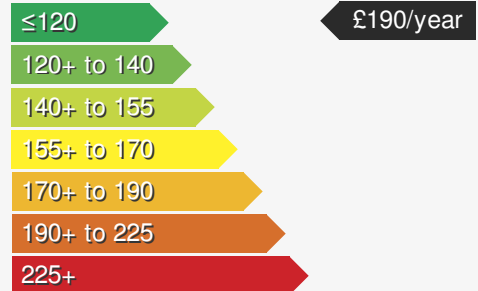

VEHICLE ROAD TAX

Road tax for this vehicle will be **£190/year**

Every effort has been made to ensure the accuracy of the information above, however errors may occur. Do not rely entirely on this information but check with the dealership about items that may affect your decision to buy. Please disregard the mileage unless it is verified by an independent mileage search. The MPG figure above relates to a typical example of the model when new. This will vary according to the age, condition and mileage of the vehicle and should be used for comparison purposes only.