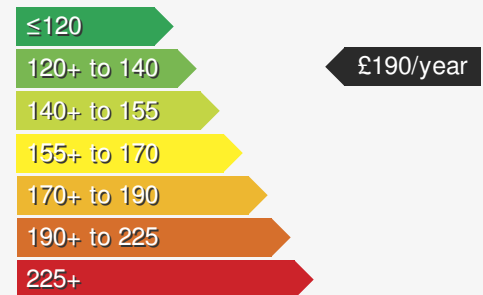

VEHICLE ROAD TAX

Road tax for this vehicle will be £190/year

Every effort has been made to ensure the accuracy of the information above, however errors may occur. Do not rely entirely on this information but check with the dealership about items that may affect your decision to buy. Please disregard the mileage unless it is verified by an independent mileage search. The MPG figure above relates to a typical example of the model when new. This will vary according to the age, condition and mileage of the vehicle and should be used for comparison purposes only.