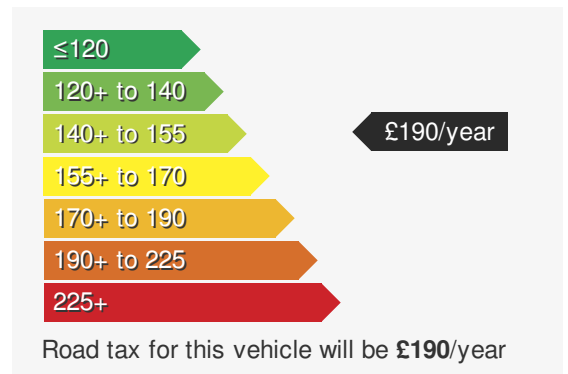

VEHICLE DETAILS

Date First Registered:	Jan 2026	Body Style:	SUV / Crossover
Registration:	WM75XAR	Colour:	Grenadilla Black
Mileage:	3,642	Doors:	5
Fuel Type:	Petrol	MPG combined:	46
Transmission:	Auto /DSG		

For more information scan this code into your mobile phone

VEHICLE ROAD TAX

Every effort has been made to ensure the accuracy of the information above, however errors may occur. Do not rely entirely on this information but check with the dealership about items that may affect your decision to buy. Please disregard the mileage unless it is verified by an independent mileage search. The MPG figure above relates to a typical example of the model when new. This will vary according to the age, condition and mileage of the vehicle and should be used for comparison purposes only.